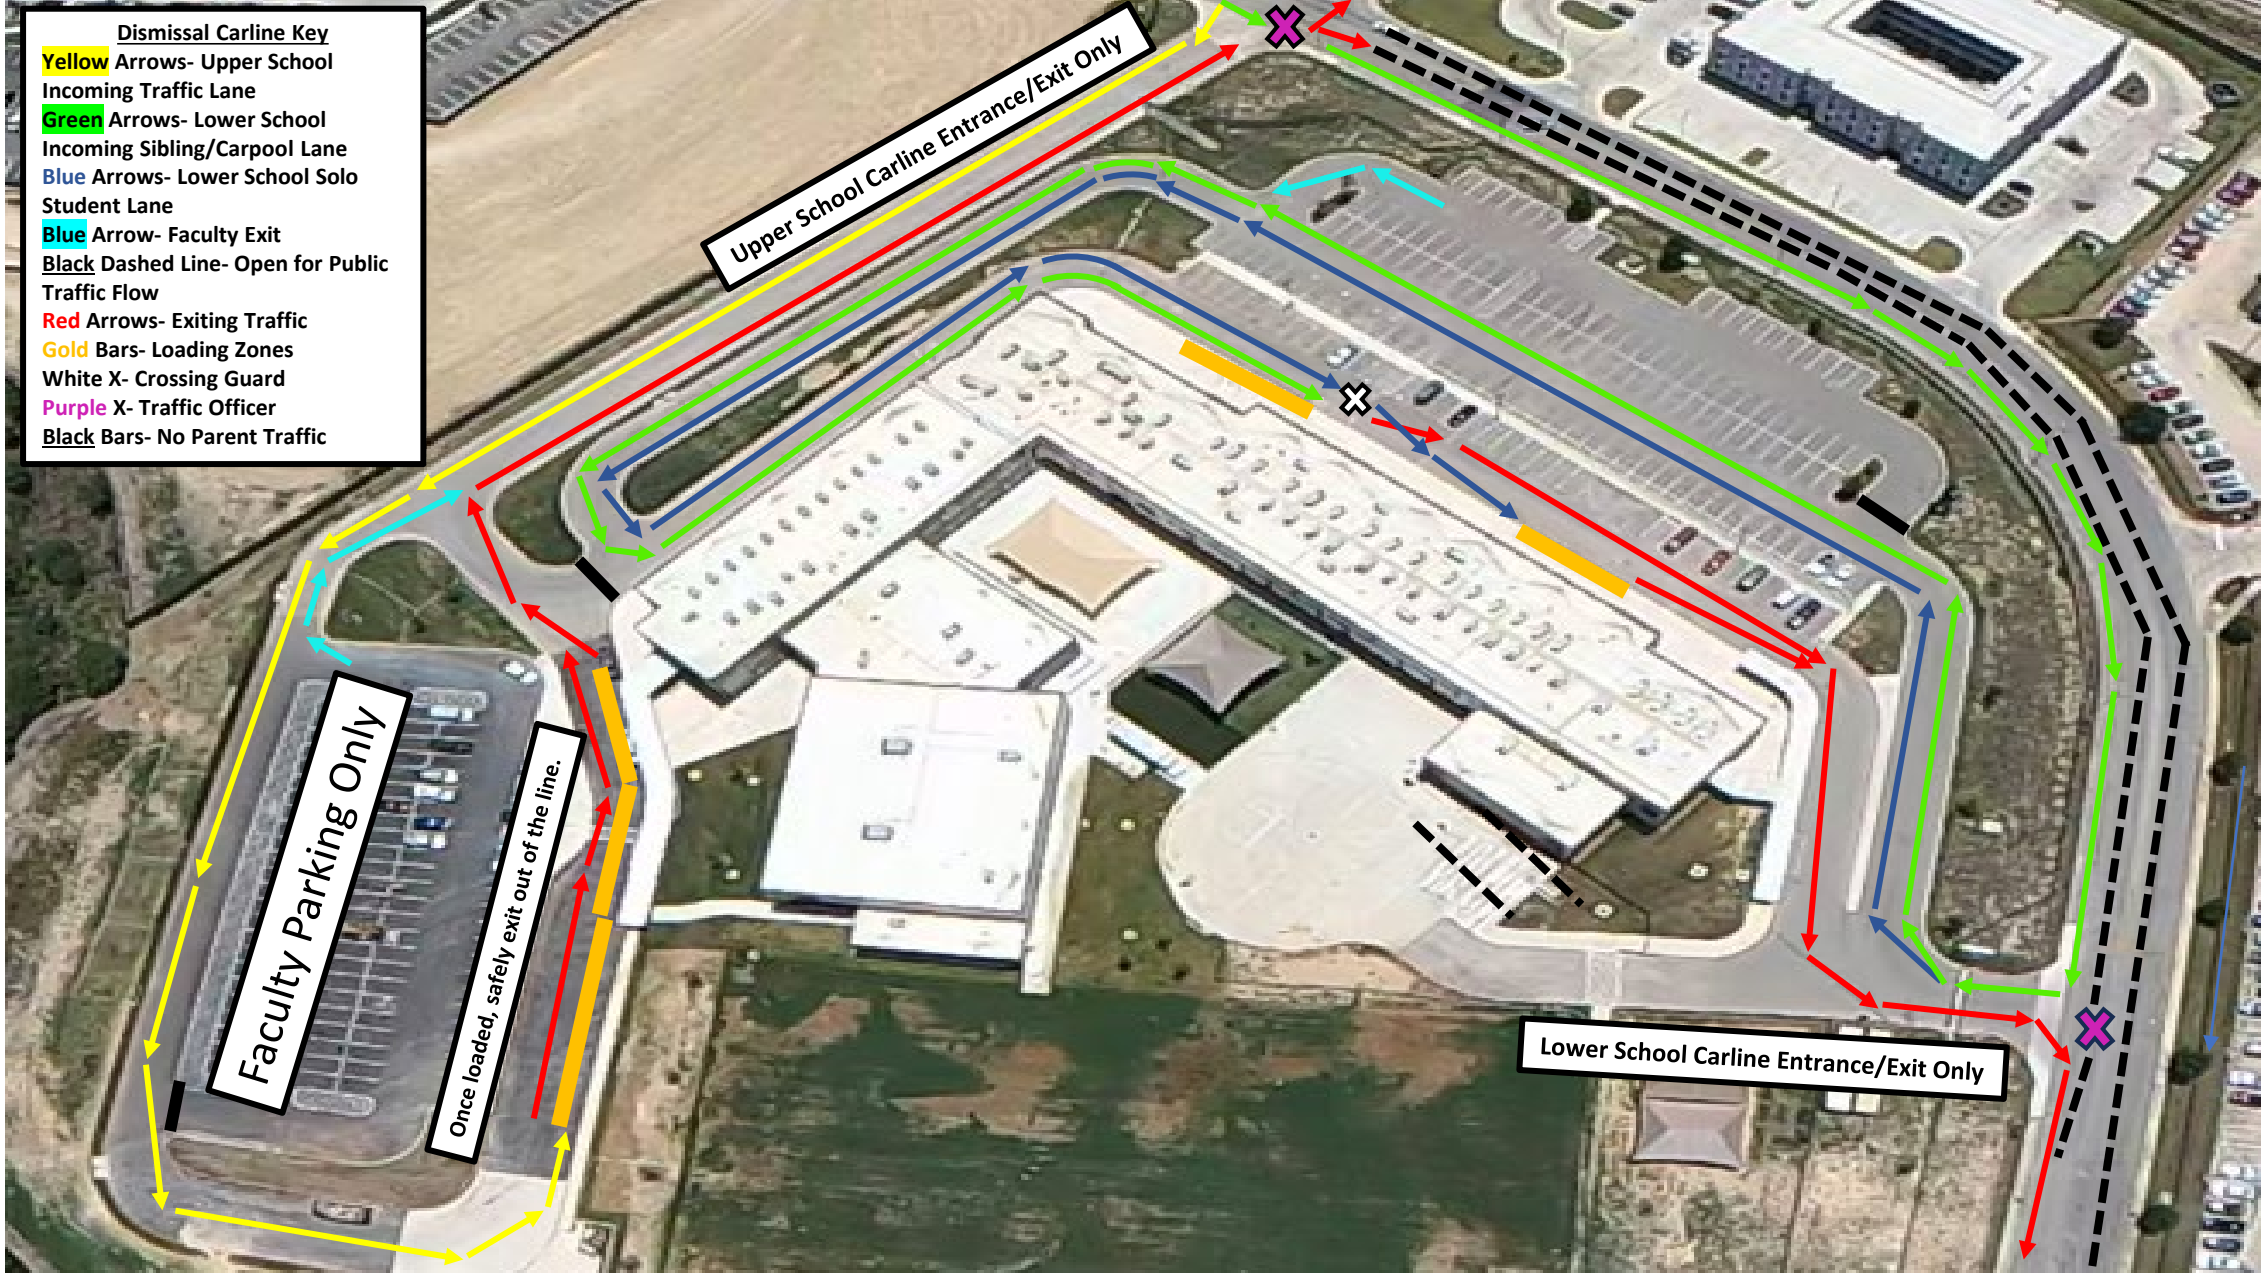

**Arrival Carline Key**

- Yellow** Arrows- Upper School Incoming Traffic Lane
- Green** Arrows- Lower School Incoming Traffic Lanes
- Red** Arrows- Exiting Traffic
- Blue** Arrow- Faculty Traffic Only
- Black Dashed Line**- Open for Public Traffic Flow
- Gold** Bars- Unloading Zones
- White X**- Crossing Guard
- Purple X**- Traffic Officer
- Black Bars**- No Parent Traffic

Upper School Carline Entrance/Exit Only

Faculty Parking Only

Once unloaded, safely exit out of the line.

Lower School Carline Entrance/Exit Only

- Dismissal Carline Key**
- Yellow** Arrows- Upper School Incoming Traffic Lane
  - Green** Arrows- Lower School Incoming Sibling/Carpool Lane
  - Blue** Arrows- Lower School Solo Student Lane
  - Light Blue** Arrow- Faculty Exit
  - Black Dashed Line**- Open for Public Traffic Flow
  - Red** Arrows- Exiting Traffic
  - Gold** Bars- Loading Zones
  - White X**- Crossing Guard
  - Purple X**- Traffic Officer
  - Black Bars**- No Parent Traffic

Upper School Carline Entrance/Exit Only

Faculty Parking Only

Once loaded, safely exit out of the line.

Lower School Carline Entrance/Exit Only