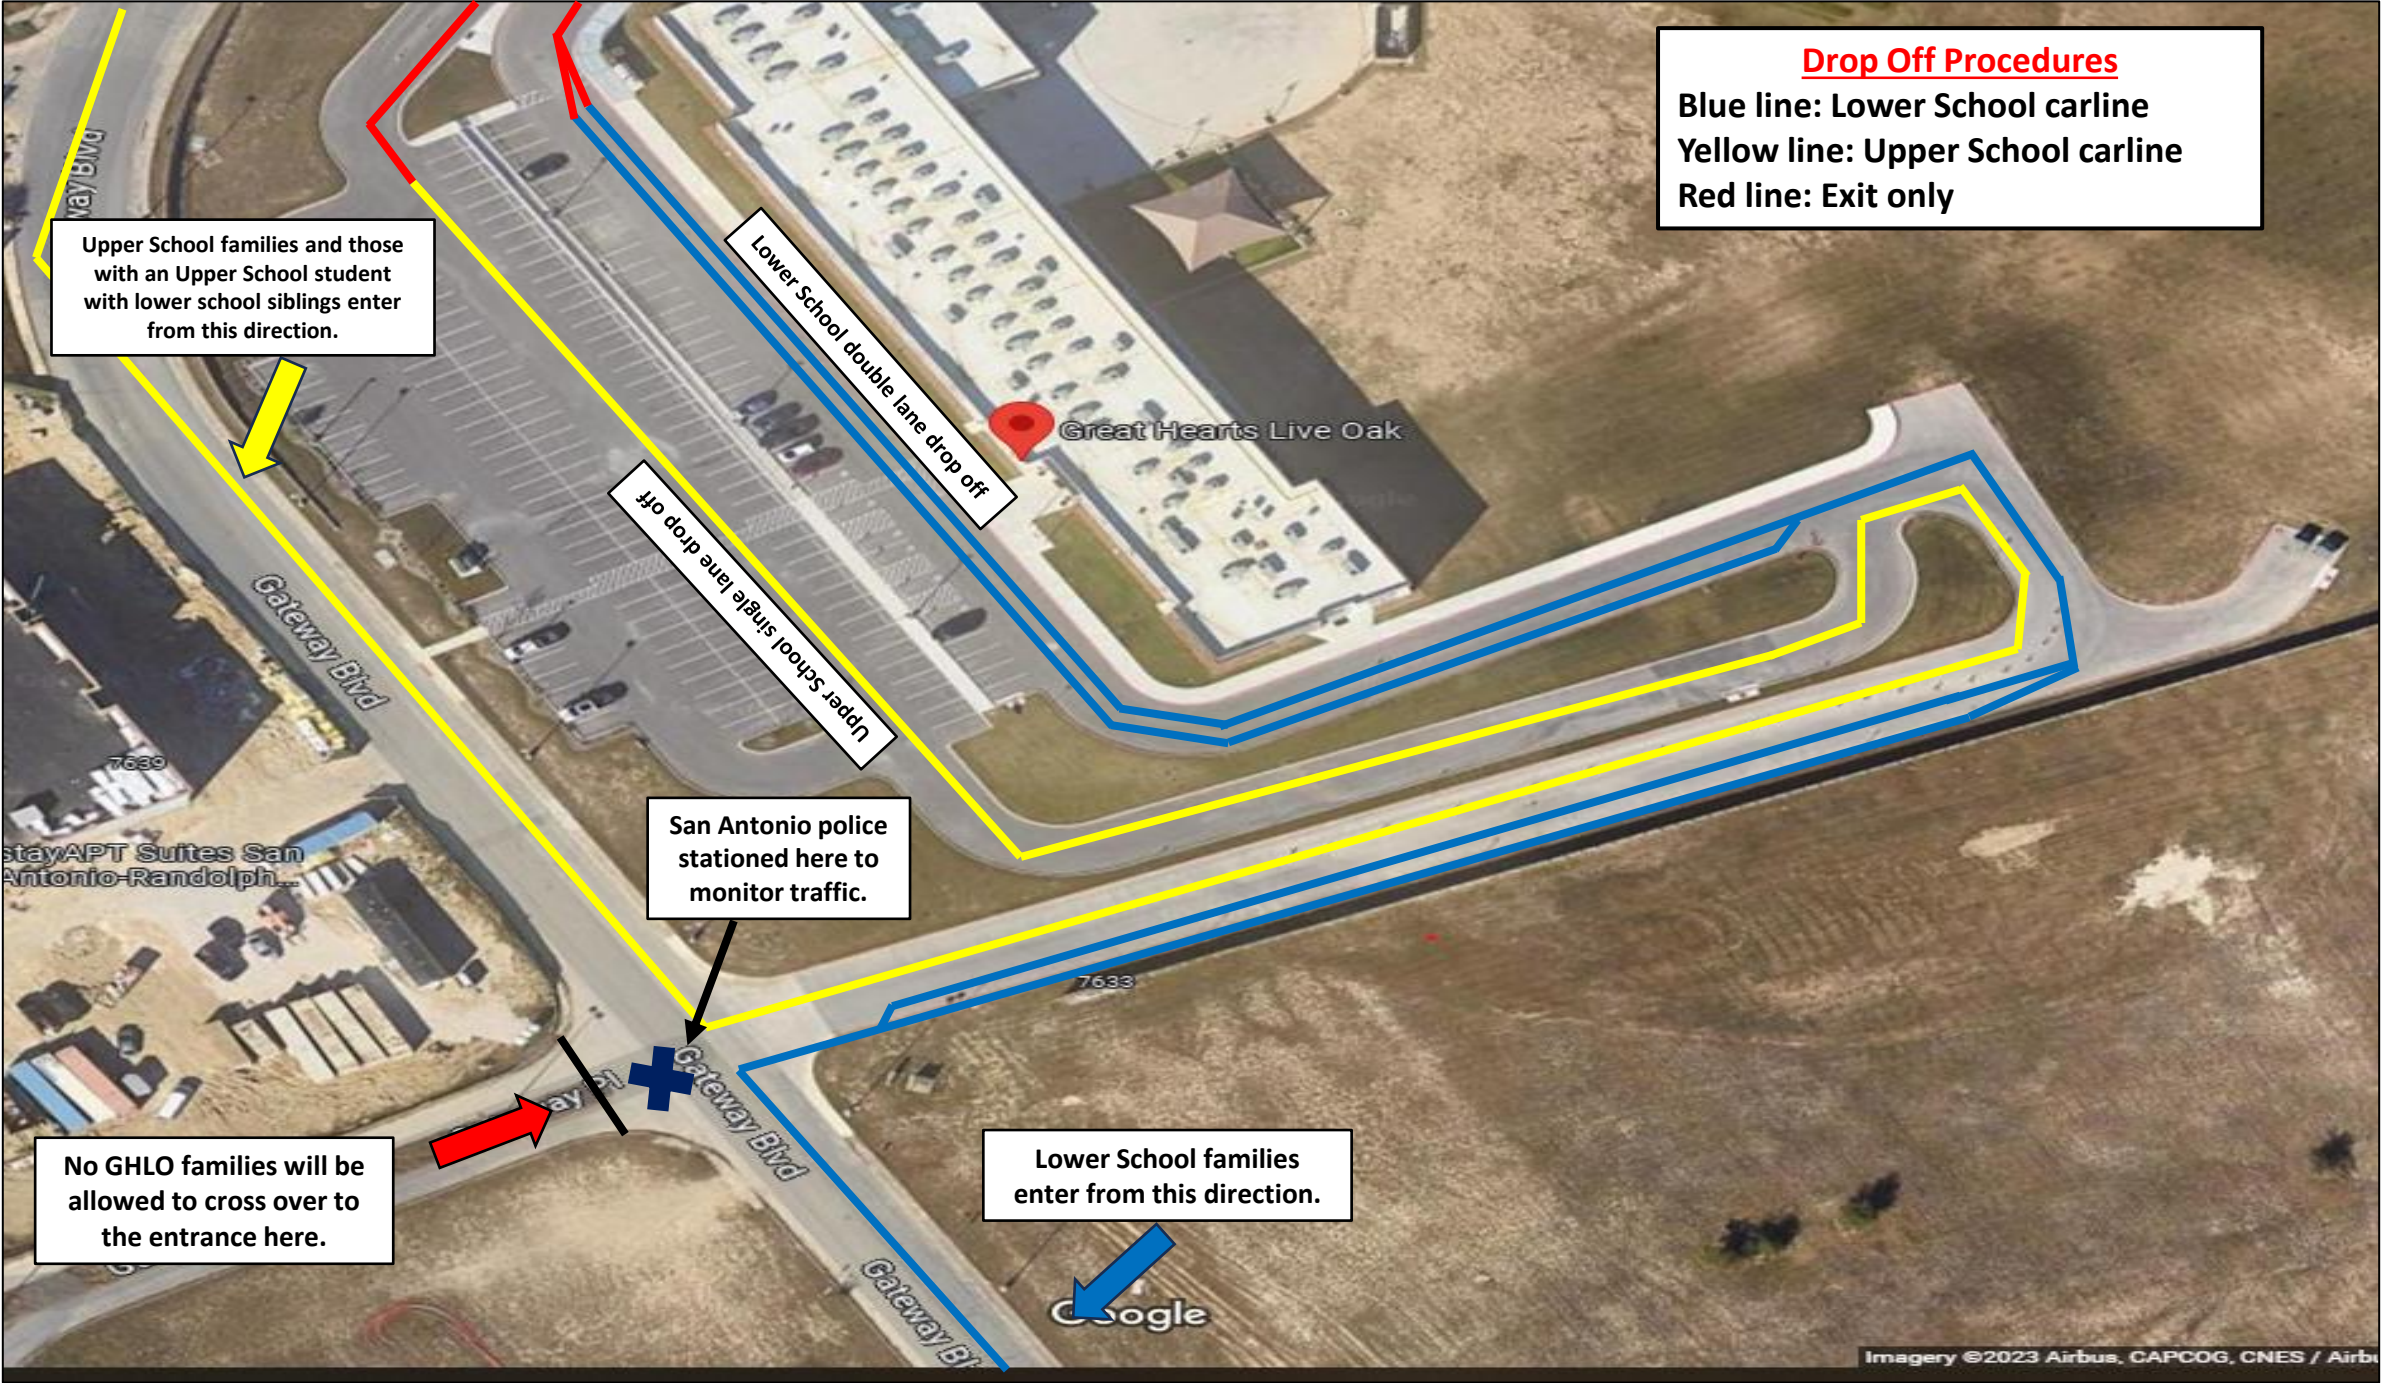

Drop Off Procedures

- Blue line: Lower School carline
- Yellow line: Upper School carline
- Red line: Exit only

Upper School families and those with an Upper School student with lower school siblings enter from this direction.

Lower School double lane drop off

Upper School single lane drop off

San Antonio police stationed here to monitor traffic.

No GHLO families will be allowed to cross over to the entrance here.

Lower School families enter from this direction.

Dismissal Procedures

Blue line: Lower School carline

Yellow line: Upper School carline

Red line: Exit only

Upper School families and those with an Upper School student with lower school siblings enter from this direction.

Right side loading lane only
Lower school exit lane only

Great Hearts Live Oak

San Antonio police stationed here to monitor traffic.

No GHLO families will be allowed to cross over to the entrance here.

Lower School families enter from this direction.